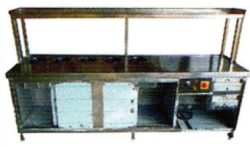

Three Sink Unit

Single Sink

Soil Dish Landing Table

Water Cooler

Four Door
Deep Freezer

Hot Food Trolley

Masala Trolley

Utility Trolley

|| Shree Ganeshaya Namah ||

Shree Maa Fab Engineering

HOTEL & CANTEN EQUIPMENTS

Chapatti Bhatti

Induction Stock Pot
Electric Coil & Induction Type Equipments

Induction Cooking Range

Induction Kadai

Hot Counter